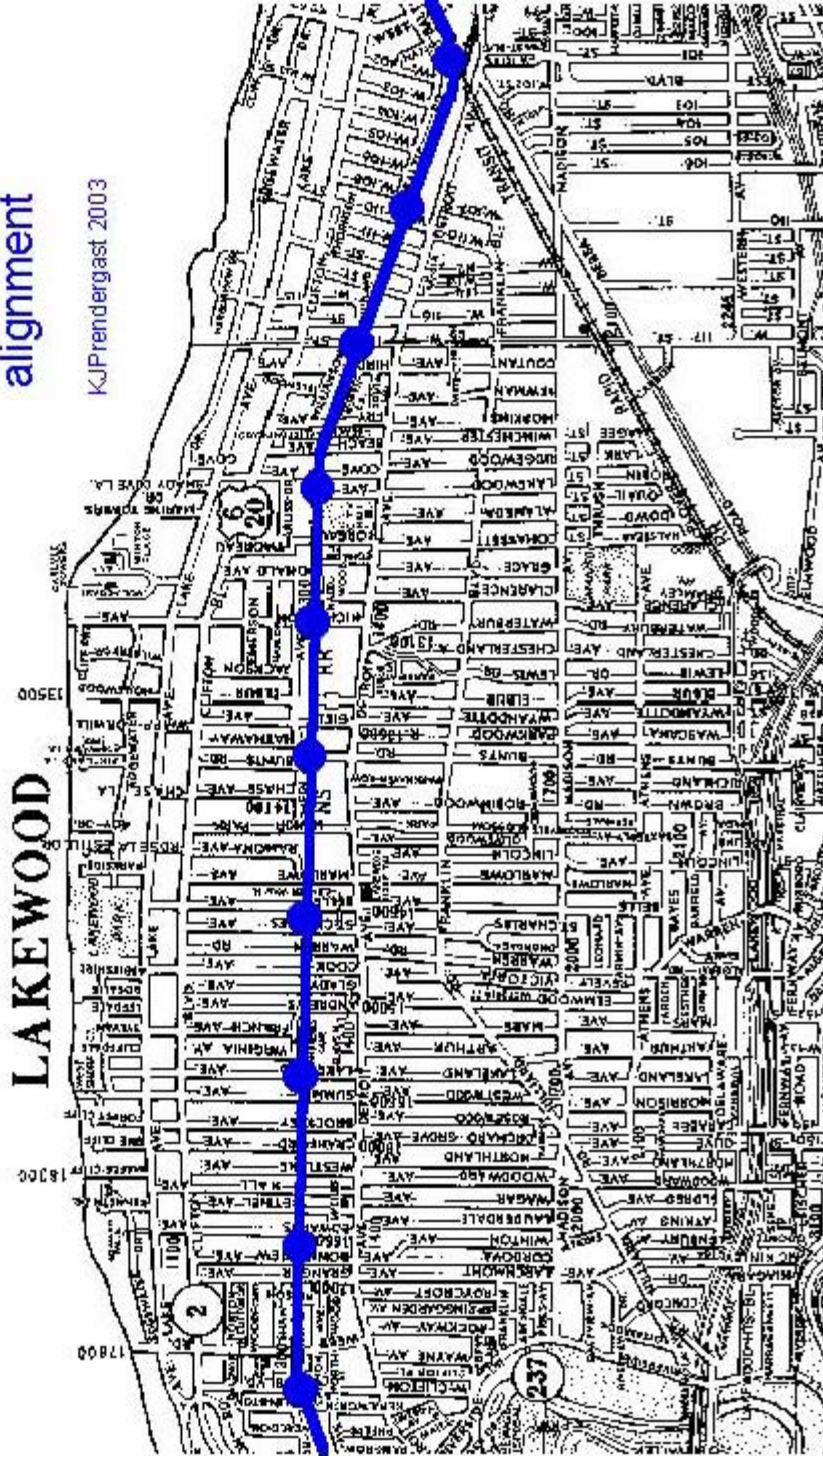

West Shore LRT

Downtown-
Edgewater
alignment

KJP/Prendergast 2003

West Shore LRT

Cudell-Lakewood alignment

KJPrendergast 2003

West Shore LRT

Rocky River-
Bay Village-
Westlake
alignment

KJP Prendergast 2003

West Shore Trolley concept maps property of Ken Prendergast and the Ohio Association of Railroad Passengers. May not be reproduced without written consent.