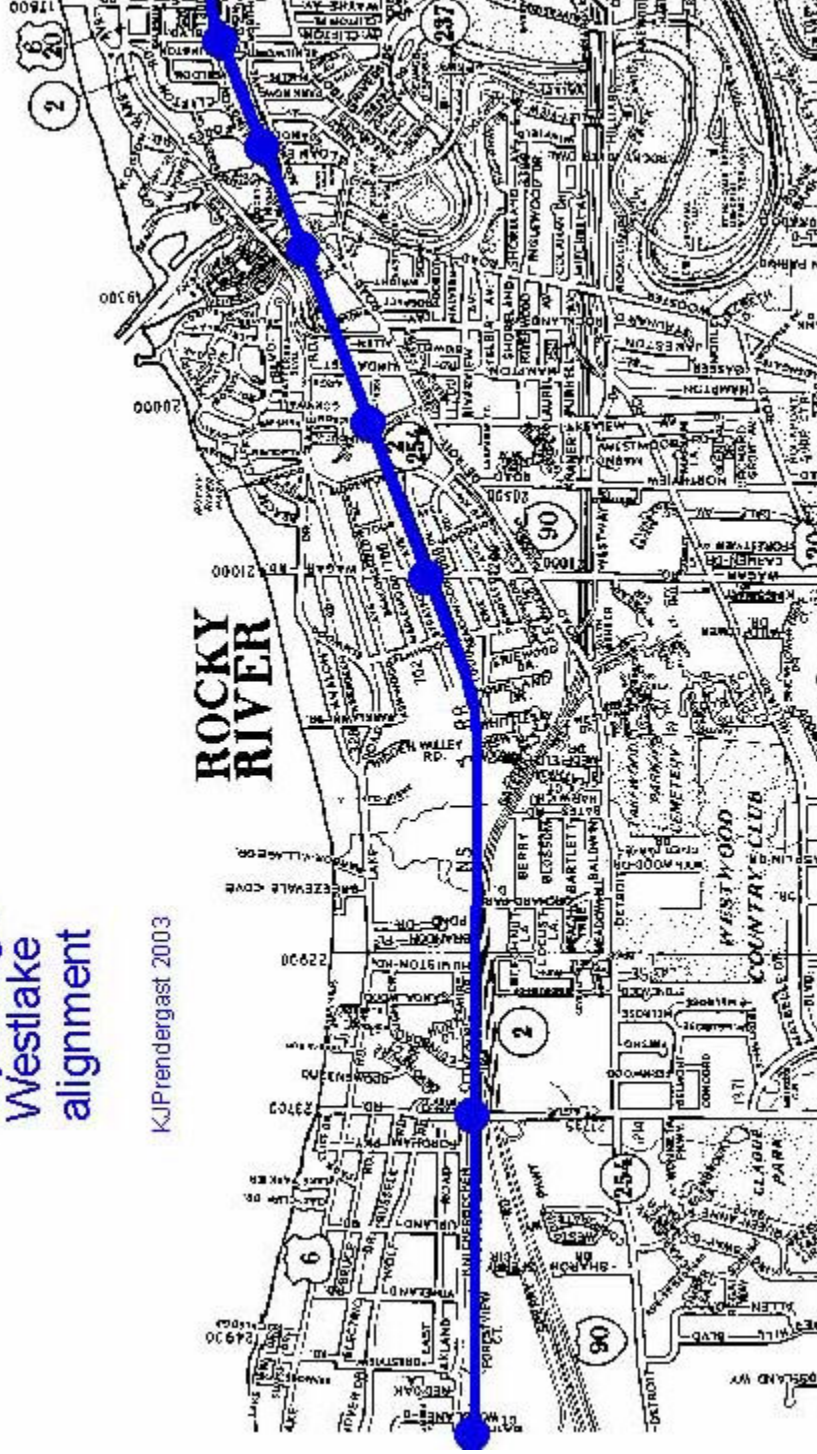

West Shore LRT

Downtown-
Edgewater
alignment

KJP/Prendergast 2003

West Shore LRT

Cudell-Lakewood alignment

KJPrendergast 2003

West Shore LRT

Rocky River-
Bay Village-
Westlake
alignment

KJP Prendergast 2003

West Shore Trolley concept maps property of Ken Prendergast and the Ohio Association of Railroad Passengers. May not be reproduced without written consent.